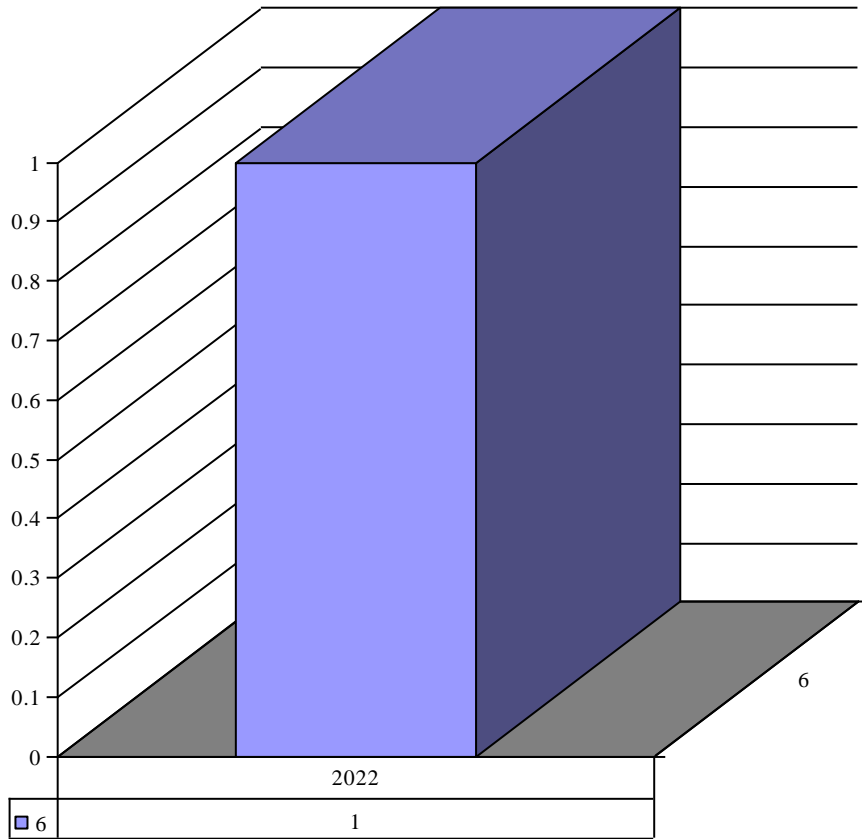

Inventor Chrismatory

Year	Month	Inventory	Count
2022	6	Chrismatory	1