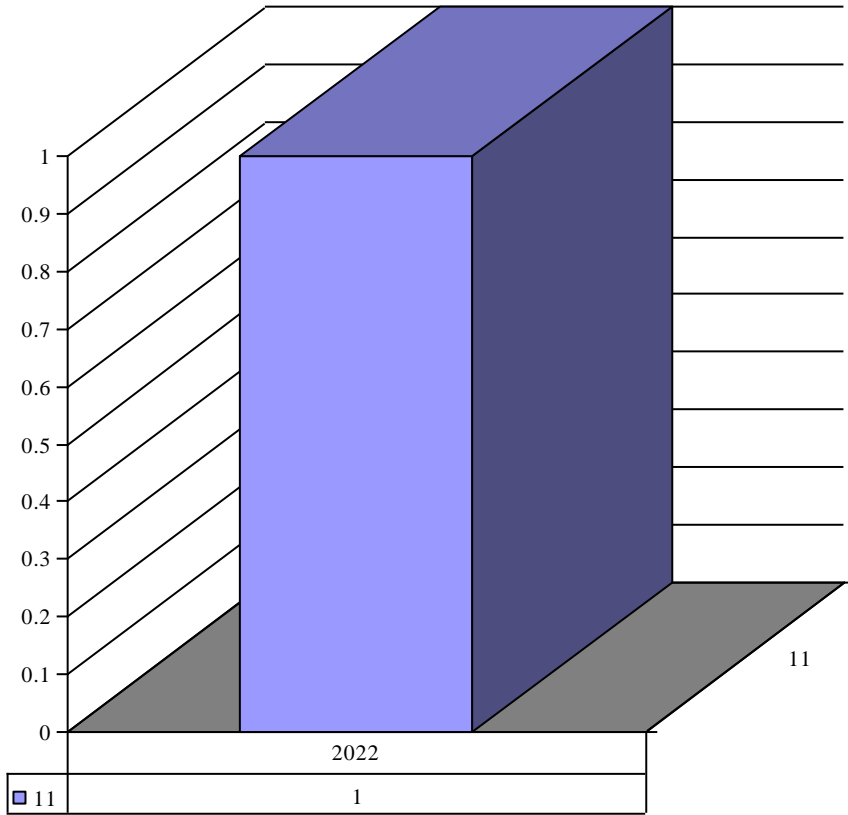

Inventor Chasuble w/stole (purple)

Year	Month	Inventory	Count
2020	10	Chasuble w/stole (purple)	1

Inventor Chasuble w/stole (white)

Year	Month	Inventory	Count
2020	10	Chasuble w/stole (white)	4

Inventor Chasuble w/Stoles