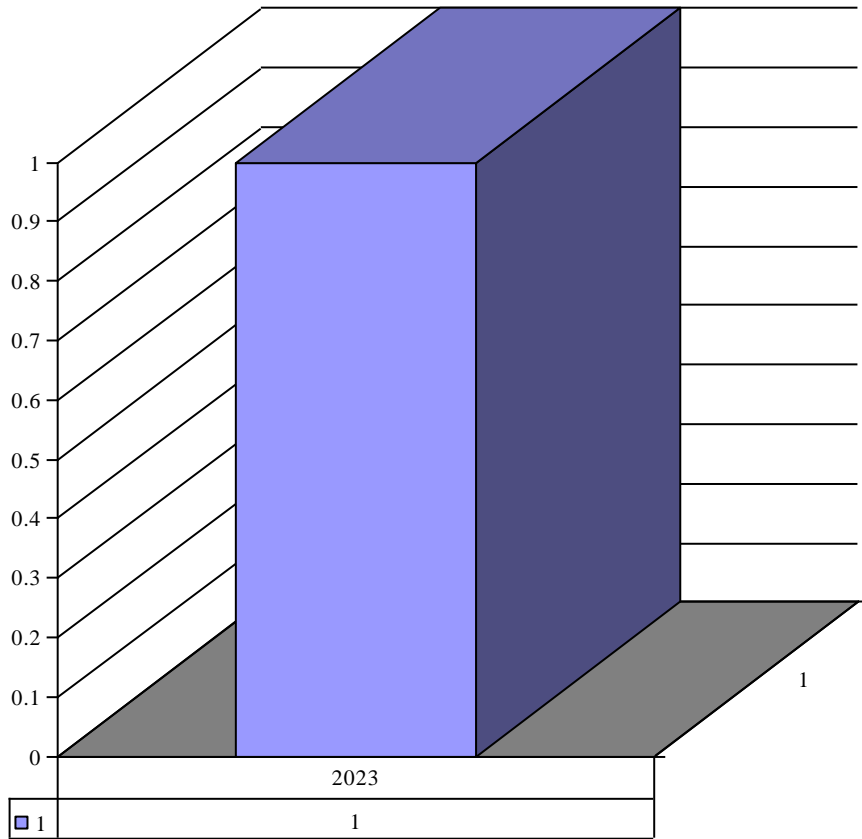

Inventor Christ Plaque

Year	Month	Inventory	Count
2023	1	Christ Plaque	1