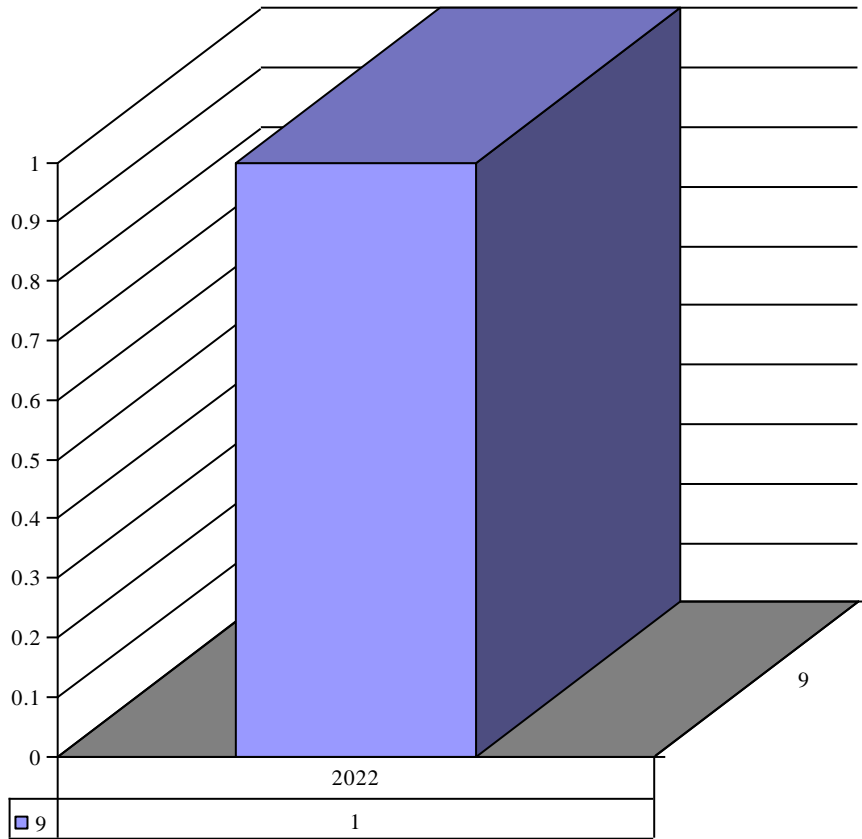

Inventor Advent Candle Wreath

Year	Month	Inventory	Count
2022	9	Advent Candle Wreath	1