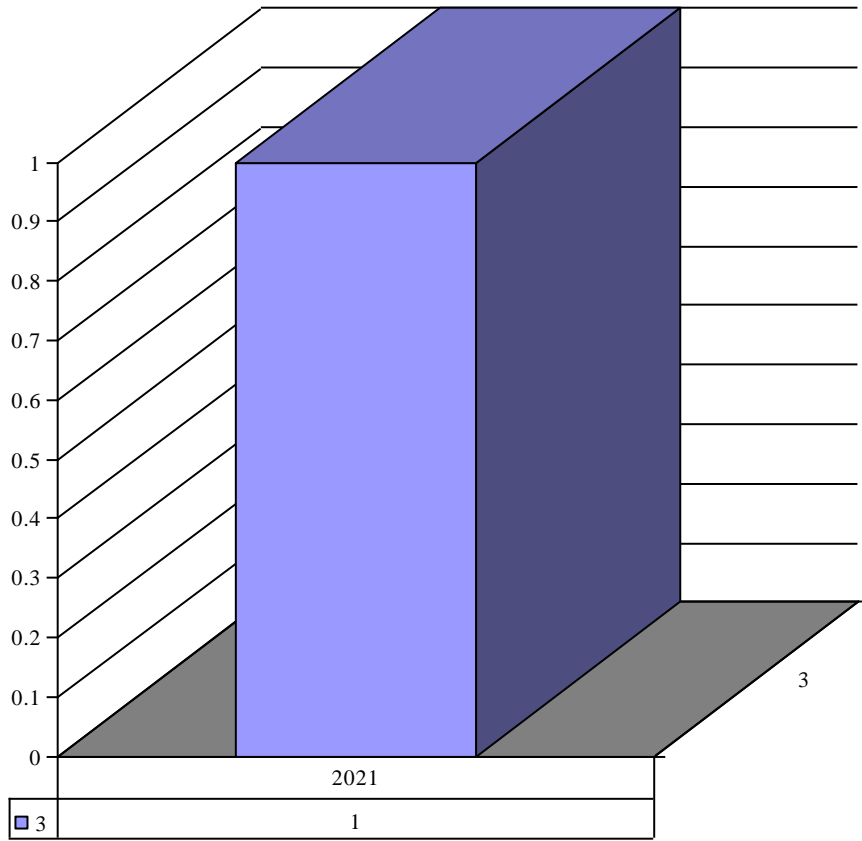

Inventor Scapular Stole

Year	Month	Inventory	Count
2021	3	Scapular Stole	1