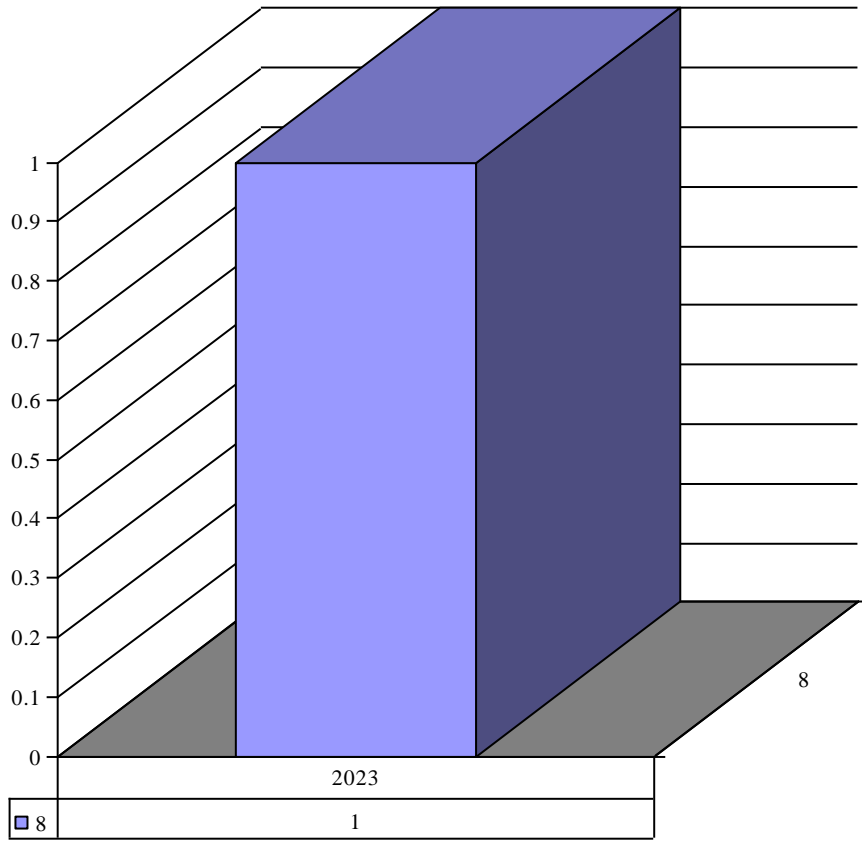

Inventor Scared Heart Statue

Year	Month	Inventory	Count
2023	8	Scared Heart Statue	1