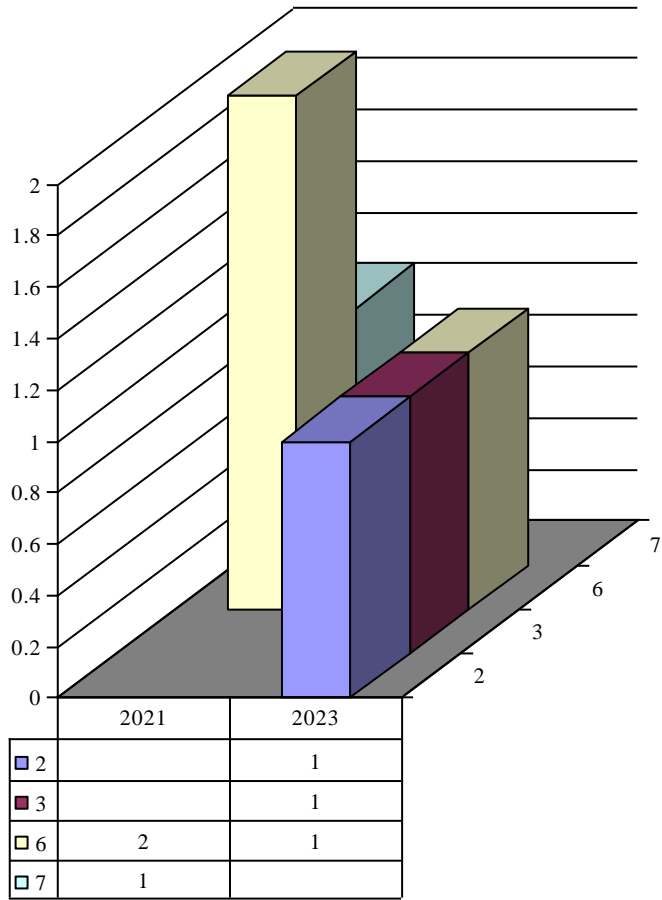

Inventor Books

Year	Month	Inventory	Count
2021	6	Books	2
2021	7	Books	1
2023	2	Books	1
2023	3	Books	1
2023	6	Books	1