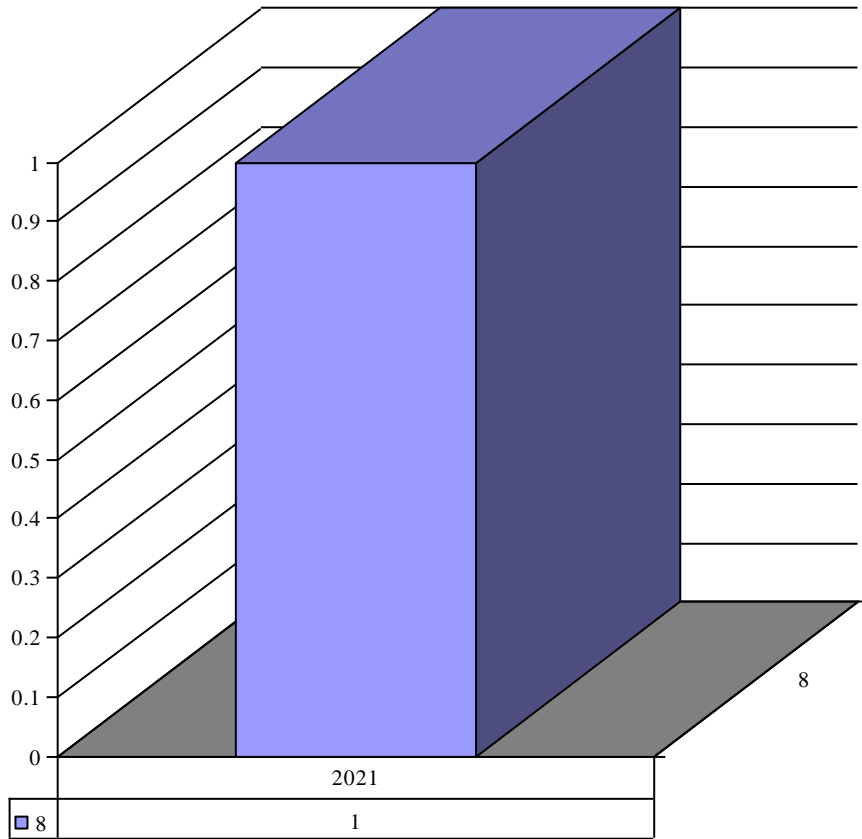

Inventor Bookends

Year	Month	Inventory	Count
2021	8	Bookends	1