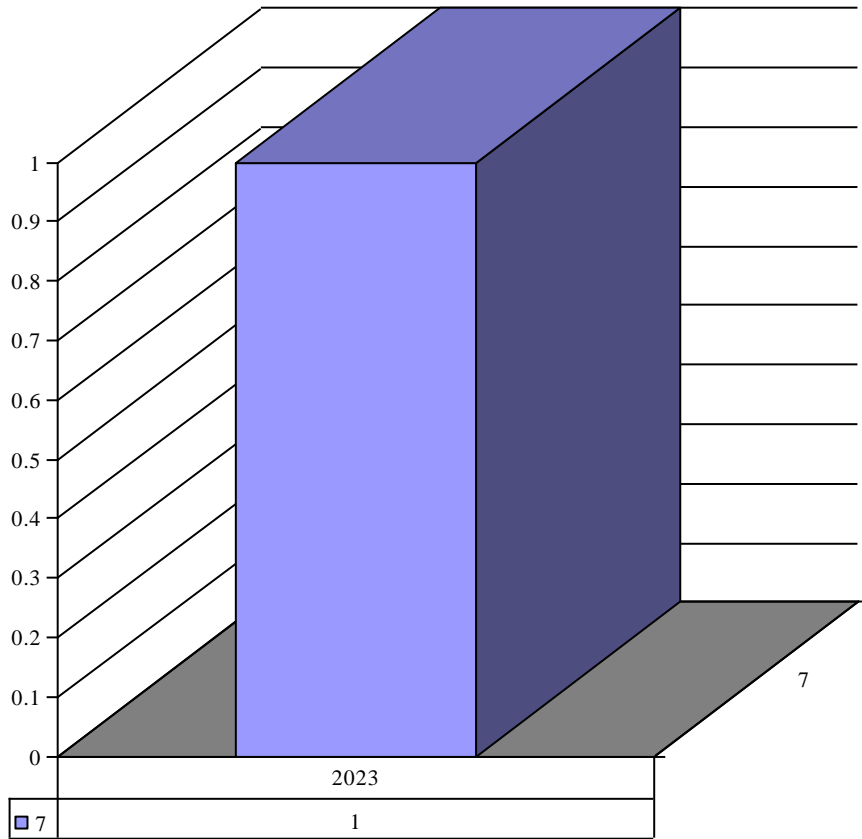

Year	Month	Inventory	Count
2020	8	Santurary Light Stand	1

Inventor Sation of Cross set

Year	Month	Inventory	Count
2020	10	Sation of Cross set	1

Inventor Scaplar

Year	Month	Inventor	Count
2021	8	Scaplar	1

Inventor Scapular