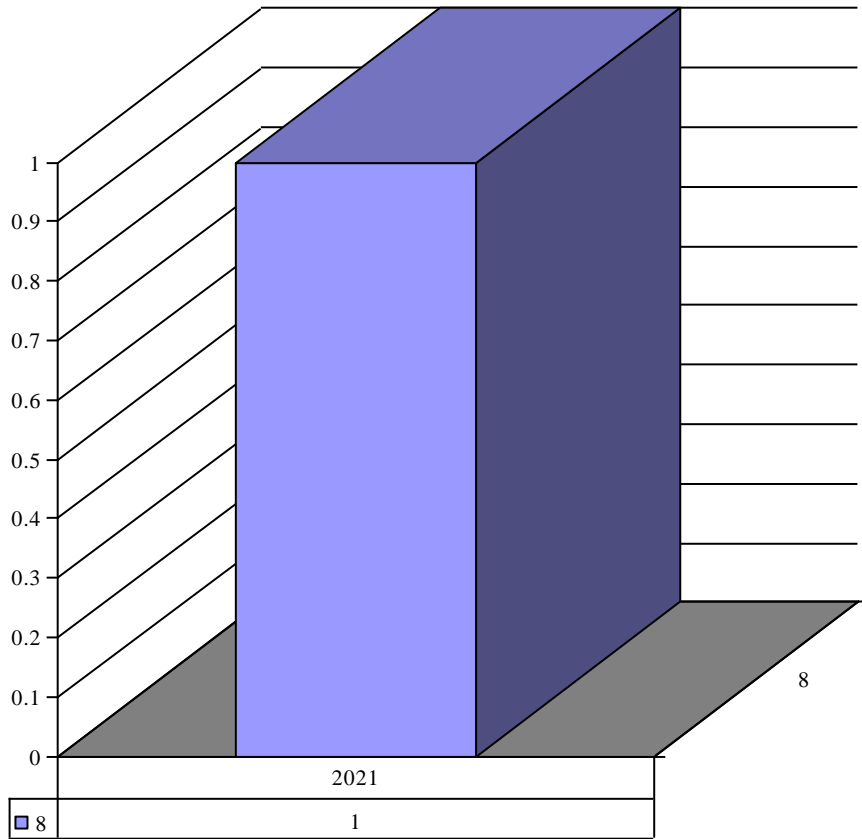

Inventor Advent Candle set

Year	Month	Inventory	Count
2021	8	Advent Candle set	1