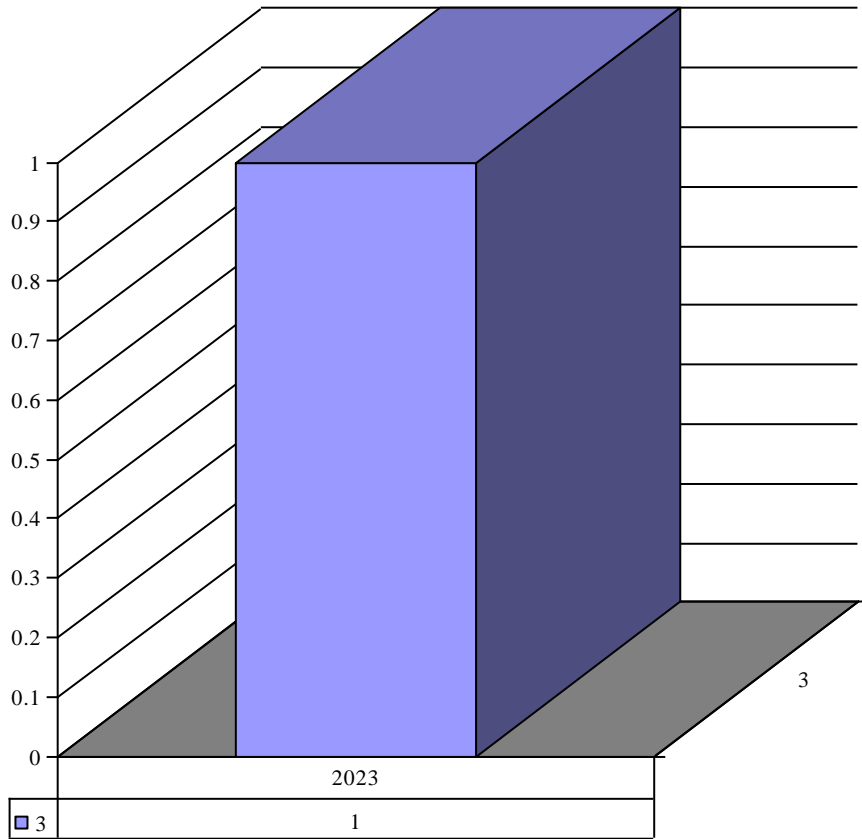

Inventor Choir Robes (Black)

Year	Month	Inventory	Count
2023	3	Choir Robes (Black)	1